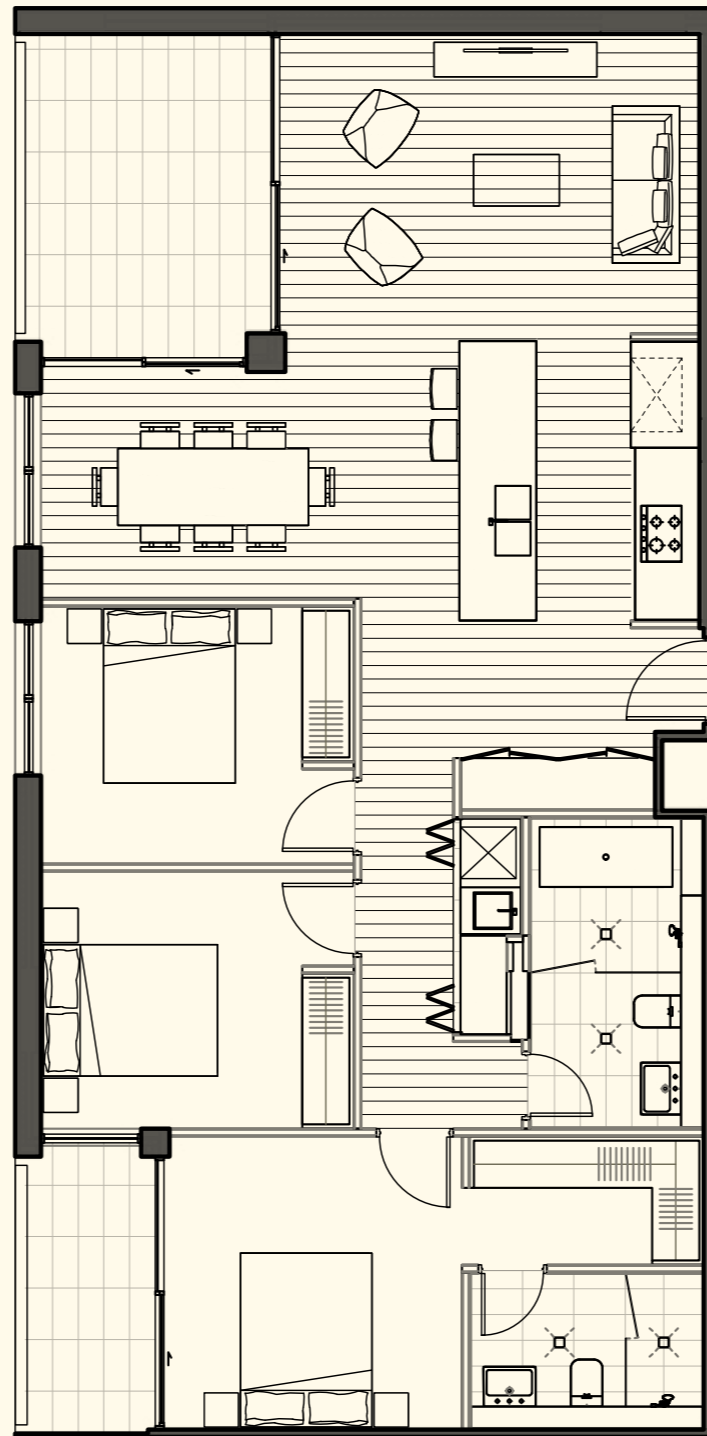

ARA

LEICHHARDT

C3.01

BEDROOMS	3	INTERNAL AREA	106 m ²
BATHROOMS	2	EXTERNAL AREA	16 m ²
		TOTAL AREA	122 m ²

DISCLAIMER: THE PARTICULARS ARE SET OUT AS A GENERAL OUTLINE FOR THE GUIDANCE OF INTENDING PURCHASERS AND DO NOT CONSTITUTE AN OFFER OR CONTRACT. ALL DESCRIPTIONS, DIMENSIONS, REFERENCES TO CONDITIONS AND NECESSARY PERMUTATIONS FOR USE AND OTHER DETAILS ARE GIVEN IN GOOD FAITH AND ARE BELIEVED TO BE CORRECT, BUT ANY INTENDING PURCHASERS SHOULD NOT RELY ON THEM AS STATEMENTS OR REPRESENTATIONS OF FACT, BUT MUST SATISFY THEMSELVES BY INSPECTION OR OTHERWISE TO THE CORRECTNESS OF EACH ITEM, AND WHERE NECESSARY SEEK ADVICE. NO THIRD PARTY SUPPLIER OR THEIR AGENTS HAS ANY AUTHORITY TO MAKE OR GIVE ANY REPRESENTATIONS OR WARRANTY IN RELATION TO THIS PROPERTY.