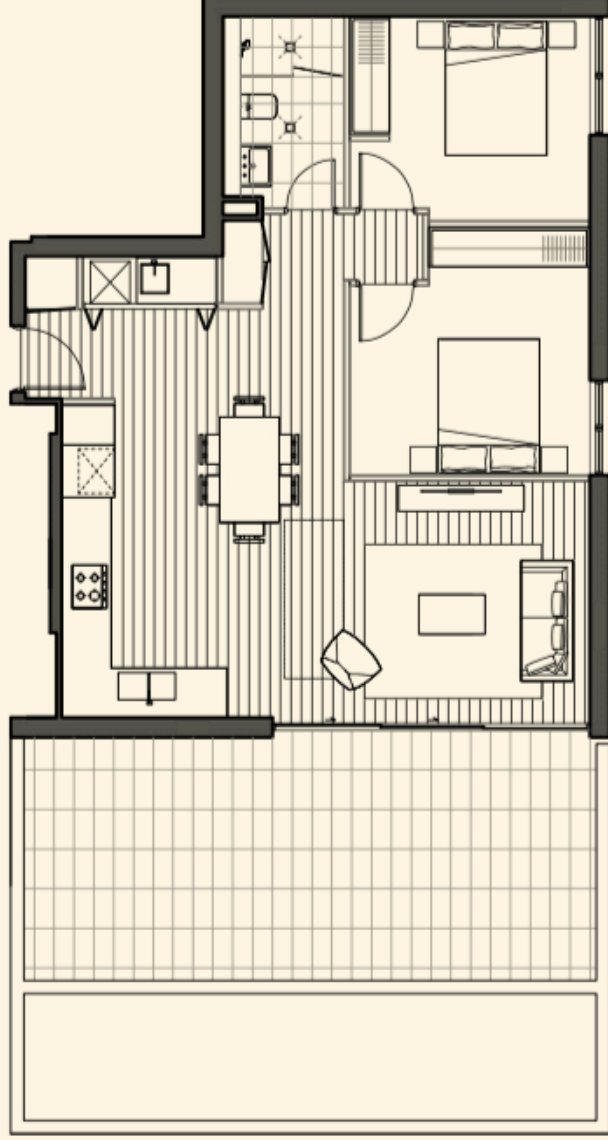

ARA

LEICHHARDT

ALLEEN STREET
FLOOD STREET

E3.01

BEDROOMS	2	INTERNAL AREA	75 m²
BATHROOMS	1	EXTERNAL AREA	37 m²
		TOTAL AREA	112 m²